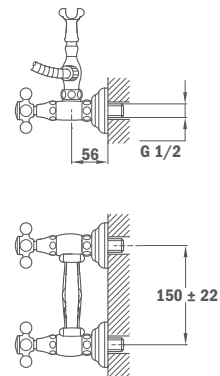

Shower mixer

- With 1820 shower set
- Hand shower with porcelain handle
- Ceramic headparts

56.212.51

**ХАРАКТЕРИСТИКИ / RANGE CHARACTERISTICS****ДУШЕВОЙ НАБОР
SHOWER SET**

1820
душевой набор
shower set
Ref. R13.134.00