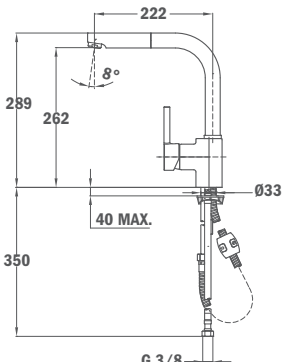

ARK 938 N (black)

- Swivel spout
- Anti-scale aerator
- Pull-out shower 1 function:
- normal spray
- Extra resistant flexible hose
- 40 mm ceramic cartridge
- 3/8" flexible inlet pipes

23.938.12.0N