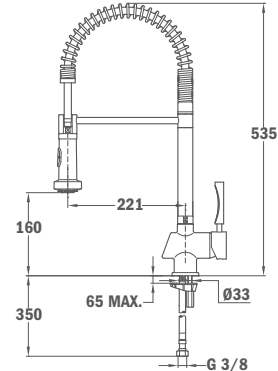

Профессиональные смесители для мойки

Professional sink mixers

Квадро компакт MY

- Высота : 45,6 см
- Поворотный и гибкий излив
- Противонакипной аэратор
- Тугая спираль
- Гибкий шланг из нержавеющей стали, обтянутый пластиковым покрытием.
- Выдвигаемая лейка, 2 функции
- Картридж 35 мм
- Гибкая подводка 3/8"

MY Compact

- Height: 45,6 cm
- Swivel and flexible spout
- Anti-scale aerator
- High resistant flexible spring
- Stainless steel flexible hose reinforced with plastic for better protection and easy cleaning
- Pull-down shower 2 functions: normal & shower spray
- 35 mm ceramic cartridge
- 3/8" flexible inlet pipes

Артикул / REF.

38.937.02

MY 174

- Профессиональный смеситель
- Двойная система фиксирования во избежания любого эффекта рычага на мойке. Фиксация к стене и к смесителю.
- Душевая лейка с тормозящей функцией. 1 функция: душ
- Тугая спираль
- Гибкий шланг из нержавеющей стали, обтянутый пластиковым покрытием, для защиты и чистоты

MY 174

- Professional sink mixer
- Double fixing system to avoid any lever effect on the sink. On-wall and sink fixation
- Handshower with stop function. 1 Function: Shower
- High resistant flexible spring
- Stainless steel flexible hose reinforced with plastic for better protection and easy cleaning

18.174.02.00

MY 174 N

- Профессиональный смеситель
- Двойная система фиксирования во избежания любого эффекта рычага на мойке. Фиксация к стене и к смесителю.
- Душевая лейка с тормозящей функцией. 1 функция: душ
- Тугая спираль
- Гибкий шланг из нержавеющей стали, обтянутый пластиковым покрытием, для защиты и чистоты.

MY 174 N