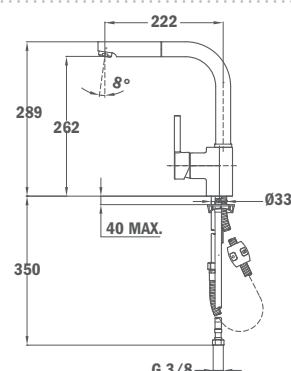

NEW

АРЕС ARK 938FM (хром-матт)

- Поворотный излив
- Противонакипной аэратор
- Металлический выдвижной душ, 1 функция
- Экстра гибкий душевой шланг
- Картридж 40 мм
- Гибкая подводка 3/8"

ARK 938 FM (matt chrome)

- Swivel spout
- Anti-scale aerator
- Pull-out shower 1 function: normal spray
- Extra resistant flexible hose
- 40 mm ceramic cartridge
- 3/8" flexible inlet pipes

23.938.12.0FM