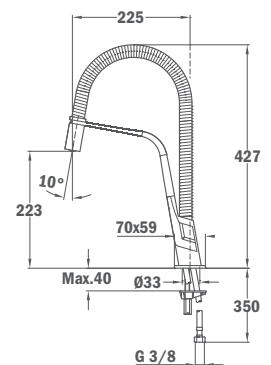

Артикул / REF.

33.939.02.00

33.939.02.0N

33.939.02.0W