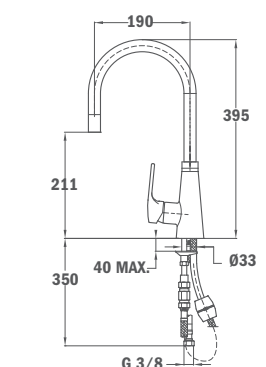

VTK 938

- Swivel spout
- Anti-scale aerator
- Metallic pull-out shower 1 function: normal spray
- Extra resistant flexible hose
- 35 mm ceramic cartridge
- 3/8" flexible inlet pipes

24.938.02.00

NEW

АУРА AUK 983

- Специальный смеситель, размещаемый под окно
- Встроенный и выдвижной
- Две высоты действия: 289 мм и 75 мм
- Поворотный излив
- Предлагаем монтировать с двумя отверстиями (35 мм)
- Противонакипной аэратор
- Выдвигаемая душевая лейка, 1 функция
- Экстра гибкий душевой шланг
- Картридж 25 мм

AUK 983

- Under window single lever mixer
- Retractable and pull out functions
- 2 positions: Extended (289 mm) and hidden (75 mm)
- Swivel spout
- Requires 2 holes of Ø 35 mm
- Anti-scale aerator
- Pull out shower 1 function
- Extra resistant flexible hose
- 25 mm ceramic cartridge

50.983.02.00