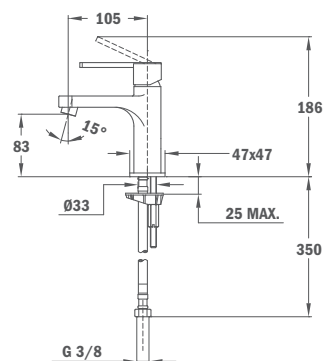

Washbasin mixer

- Without pop-up waste
- Anti-scale aerator
- 25 mm ceramic cartridge
- 3/8" flexible inlet pipes

With metal pop-up waste 3/8"

Other available colors:

Black
White

With metal pop-up waste 1/2"

Артикул / REF.

50.346.02.00

50.342.02.00

50.342.02.0N

50.342.02.0W

50.342.02.10