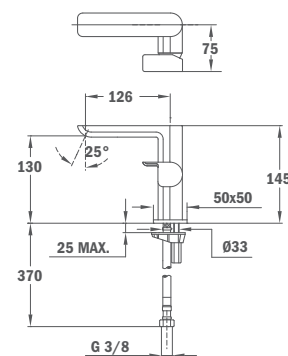

ACS

Смеситель для умывальника

- Без донного клапана
- Противонакипной аэратор
- Постоянный оптимизированный расход воды, благодаря системе ЭКО
- Картридж 35 мм
- Гибкая подводка 3/8"

Washbasin mixer

- Without pop-up waste
- Anti-scale aerator
- Constant optimized water consumption with a real water saving system
- 35 mm ceramic cartridge
- 3/8" flexible inlet pipes

62.346.02.00