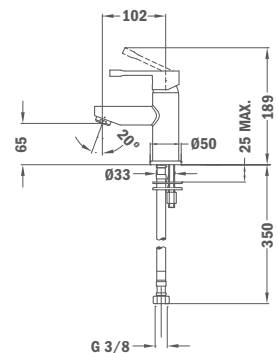

АЛАЙОР
ALAIOR

ACS BYGGFORSK

Смеситель для умывальника

- Без донного клапана
- Противонакипной аэратор
- Гибкая подводка 3/8"

Washbasin mixer

- Without pop-up waste
- 3/8" flexible inlet pipes
- Anti-scale aerator

С металлическим донным клапаном, 3/8"

With metal pop up waste

Артикул / REF.

55.346.02.00

55.342.02.00

Смеситель для умывальника, высокий

- Длина излива 104 мм
- Без донного клапана
- Гибкая подводка 3/8"
- С противонакипным аэратором

Tall Washbasin mixer

- Length spout: 104mm
- Without pop-up waste
- 3/8" flexible inlet pipes
- Anti-scale aerator

С металлическим донным клапаном

With metal pop up waste

55.311.02.00

55.322.02.00