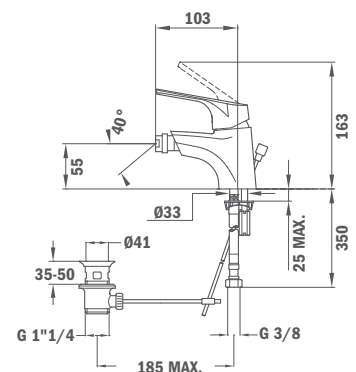

Bidet mixer

- With metal pop-up waste
- Anti-scale aerator
- 3/8" flexible inlet pipe
- 35 mm ceramic cartridge

Without pop-up waste

46.622.02.00

46.626.02.00

MT ПЛЮС

MT PLUS

ACS NF