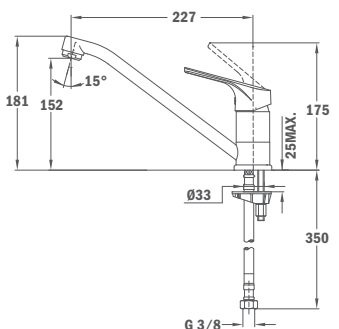

MTP 913 (metallic black)

- Swivel spout
- Anti-scale aerator
- 40 mm ceramic cartridge
- 3/8" flexible inlet pipes

Topaz Beige

Sand Beige

Alabaster

Amber

46.913.02.0Q

46.913.02.0T

46.913.02.0S

46.913.02.0VE

46.913.02.0SB