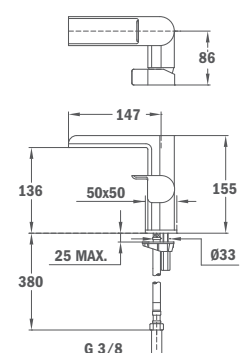

REF. 62.331.02.00

ФОРМЕНТЕРА
FORMENTERA

NEW

COOL:LAB

Артикул / REF.

62.331.02.00

62.331.02.0NC

Смеситель для умывальника, каскадный

- Без донного клапана
- С открытым каскадным изливом
- Противонакипной рассекаль воды
- Инновативные системы для экономии воды и против разбрызгивания воды, встроенные в картридж
- Постоянный оптимизированный расход воды
- Картридж 35 мм

ACS Гибкая подводка 3/8"

Cascade washbasin mixer

- Without pop-up waste
- Open cascade spout
- Anti-scale flow straightener
- Innovative anti-splash & water saving system device located in the cartridge
- Constant optimized water consumption with a real water saving system
- 35 mm ceramic cartridge
- 3/8" flexible inlet pipes

Смеситель для умывальника, каскадный, черный

- Без донного клапана
- С открытым каскадным изливом
- Противонакипной рассекаль воды
- Инновативные системы для экономии воды и против разбрызгивания воды, встроенные в картридж
- Постоянный оптимизированный расход воды
- Сверхвысокая устойчивость крашенной поверхности

ACS крашенная поверхность

Cascade washbasin mixer black

- Without pop-up waste
- Open cascade spout
- Anti-scale flow straightener
- Innovative anti-splash & water saving system device located in the cartridge
- Constant optimized water consumption with a real water saving system
- High resistance paint coating (Black & Chrome)
- 35 mm ceramic cartridge
- 3/8" flexible inlet pipes