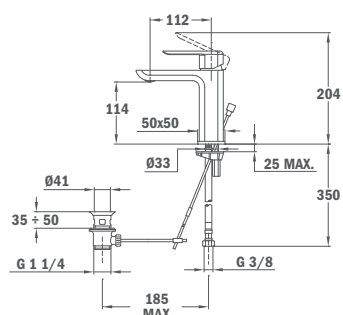

Washbasin mixer

- Without pop-up waste
- Anti-scale aerator
- Constant optimized water consumption with a real water saving system
- 35 mm ceramic cartridge
- 3/8" flexible inlet pipes

62.346.12.00

ACS

Смеситель для умывальника, черный