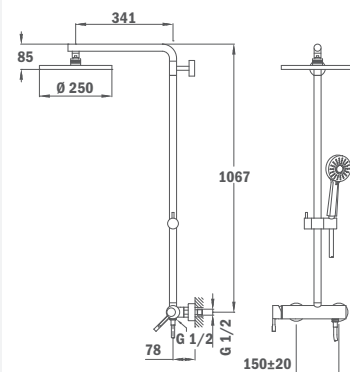

Alaior XL Shower System

- Shower mixer with upper outlet
- Automatic diverter integrated in the body
- Shower head Ø 250 mm with anti-scale system
- Ice hand shower Ø 100 mm with anti-scale system (3 functions)
- First flow position: shower head
- Adjustable hand shower holder
- High quality metal flexible shower hose 1,5 m

22.298.02.00