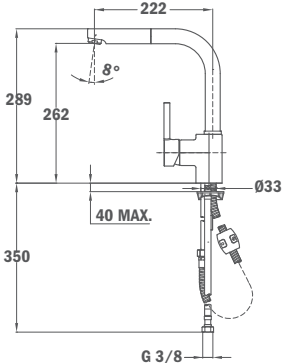

- Swivel spout
- Anti-scale aerator
- Pull-out shower 1 function:
- normal spray
- Extra resistant flexible hose
- 40 mm ceramic cartridge
- 3/8" flexible inlet pipes

23.938.12.0W

NEW

АРЕС ARK 938 (черный)