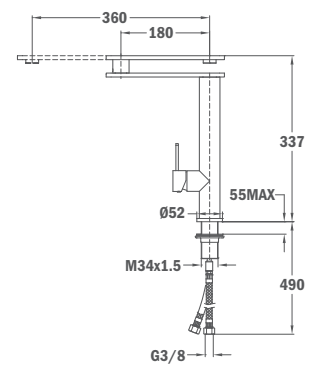

INOX

ИНОКС 983

- Изготовлен из высококачественной, нержавеющей стали AISI 304
- Поворотный и гибкий излив
- Противонакипной аэратор
- Передвижной излив
- Благодаря специальному дизайну, наполнить кастрюлю можно не снимая с плиты.

INX 983

- Manufactured in high quality stainless steel AISI 304
- Swivel spout
- Anti-scale aerator
- Articulated spout
- Specially designed to fill the cooking pot without having to move it from the worktop or hob

74.983.02.00