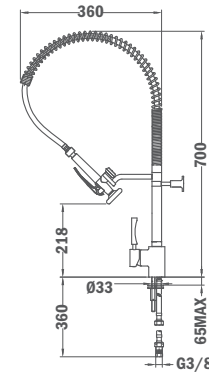

MY 1

- Поворотный и гибкий излив
- Противонакипной аэратор
- Тугая спираль
- Гибкий шланг из нержавеющей стали, обтянутый пластиковым покрытием.
- Выдвигаемая лейка, 2 функции
- Картридж 35 мм
- Гибкая подводка 3/8"

MY 1

- Swivel and flexible spout
- Anti-scale aerator
- High resistant flexible spring
- Stainless steel flexible hose reinforced with plastic for better protection and easy cleaning
- Pull-down shower 2 functions: normal & shower spray
- 35 mm ceramic cartridge
- 3/8" flexible inlet pipes

18.160.02