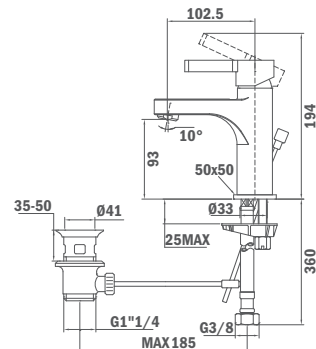

Washbasin mixer PALMA PLUS

- With pop-up waste
- 3/8" flexible inlet pipes
- 8 lts/min water saving anti-scale aerator

65.342.PP.50