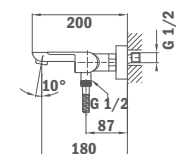

ФОРМЕНТЕРА

NEW

Formentera

Смеситель для биде

- Без донного клапана
- Противонакипной аэратор
- Шарнир поворотный
- Картридж 25 мм
- Гибкая подводка 3/8"

Bidet mixer

- Without pop-up waste
- Anti-scale aerator
- Swivel ball joint
- 25 mm ceramic cartridge
- 3/8" flexible inlet pipes

Артикул / REF.

62.626.02.00

Смеситель для ванны

- Без душевого набора
- С противозумовым и обратным клапаном в
- Эксцентрике
- Противонакипной аэратор
- Автоматический переключатель душа, встроенный в корпус
- Картридж 35 мм

Bath/shower mixer

- Without shower set
- Equipped with noise reducers
- Anti-scale aerator
- Automatic diverter integrated in the mixer's body
- 35 mm ceramic cartridge

62.121.02.00

ACS

Смеситель для ванны, черный

- Без душевого набора
- С противозумовым и обратным клапаном в
- Эксцентрике
- Противонакипной аэратор
- Автоматический переключатель душа, встроенный в корпус
- Сверхвысокая устойчивость крашенной поверхности
- Картридж 35 мм

Bath/shower mixer black

- Without shower set
- Equipped with noise reducers
- Anti-scale aerator
- Automatic diverter integrated in the mixer's body
- High resistance paint coating (Black & Chrome)
- 35 mm ceramic cartridge

62.121.02.0NC

ACS

Смеситель для ванны, белый

- Без душевого набора
- С противозумовым и обратным клапаном в
- Эксцентрике
- Противонакипной аэратор
- Автоматический переключатель душа, встроенный в корпус
- Сверхвысокая устойчивость крашенной поверхности
- Картридж 35 мм

Bath/shower mixer white

- Without shower set
- Equipped with noise reducers
- Anti-scale aerator
- Automatic diverter integrated in the mixer's body
- High resistance paint coating (White & Chrome)
- 35 mm ceramic cartridge

62.121.02.0BC

ACS

Смеситель для душа