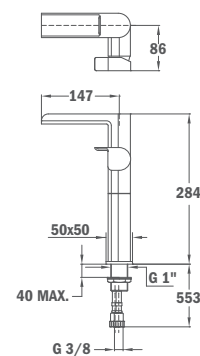

ACS

Смеситель для умывальника, каскадный

- Без донного клапана
- С каскадным изливом
- Противонакипной аэратор
- Инновативные системы для экономии воды и против разбрызгивания воды, встроенные в картридж
- Постоянный оптимизированный расход воды
- Картридж 35 мм
- Гибкая подводка 3/8"

Cascade washbasin mixer

- Without pop-up waste
- Cascade spout
- Anti-scale flow straightener
- Innovative anti-splash & water saving system device located in the cartridge
- Constant optimized water consumption with a real water saving system
- 25 mm ceramic cartridge
- 3/8" flexible inlet pipes

62.386.02.00