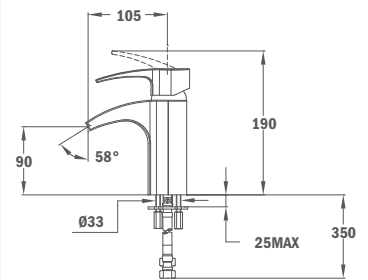

- Without pop-up waste
- Cascade spout
- Anti-scale flow straightener
- 35 mm ceramic cartridge
- 3/8" flexible inlet pipes

With metal pop-up waste 3/8"

With metal pop-up waste 1/2"

Артикул / REF.

24.386.02.00