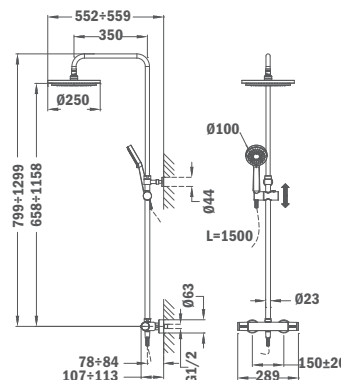

Alaior XL shower system with thermostatic mixer

- Thermostatic mixer with safety temperature stop at 38°C
- Water saving eco flow stop
- COLD TOUCH system
- Automatic diverter integrated in the body of thermostatic mixer
- Chromed headshower with anti-scale system, Ø 250 mm
- Ice hand shower with anti-scale system (3 function)
- Adjustable hand shower holder
- Adjustable telescopic rail for easier installation:
  - › Min. height: 799 mm
  - › Max. height: 1299 mm
- High quality metal flexible shower hose 1,5 m

22.238.02.00