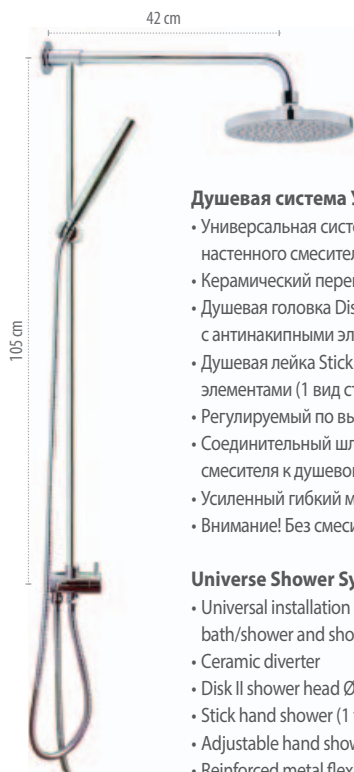

❖ Душевые системы Универс

Universe shower systems