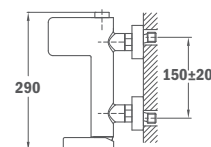

ФОРМЕНТЕРА

NEW

Formentera

Смеситель для биде

- Без донного клапана
- Противонакипной аэратор
- Шарнир поворотный
- Картридж 25 мм
- Гибкая подводка 3/8"

Bidet mixer

- Without pop-up waste
- Anti-scale aerator
- Swivel ball joint
- 25 mm ceramic cartridge
- 3/8" flexible inlet pipes

Артикул / REF.

62.626.02.00

Смеситель для ванны

- Без душевого набора
- С противозумовым и обратным клапаном в
- Эксцентрике
- Противонакипной аэратор
- Автоматический переключатель душа, встроенный в корпус
- Картридж 35 мм

Bath/shower mixer

- Without shower set
- Equipped with noise reducers
- Anti-scale aerator
- Automatic diverter integrated in the mixer's body
- 35 mm ceramic cartridge

62.121.02.00

ACS

Смеситель для ванны, черный

- Без душевого набора
- С противозумовым и обратным клапаном в
- Эксцентрике
- Противонакипной аэратор
- Автоматический переключатель душа, встроенный в корпус
- Сверхвысокая устойчивость крашенной поверхности
- Картридж 35 мм

Bath/shower mixer black

- Without shower set
- Equipped with noise reducers
- Anti-scale aerator
- Automatic diverter integrated in the mixer's body
- High resistance paint coating (Black & Chrome)
- 35 mm ceramic cartridge

62.121.02.0NC

ACS

Смеситель для ванны, белый

- Без душевого набора
- С противозумовым и обратным клапаном в
- Эксцентрике
- Противонакипной аэратор
- Автоматический переключатель душа, встроенный в корпус
- Сверхвысокая устойчивость крашенной поверхности
- Картридж 35 мм

Bath/shower mixer white

- Without shower set
- Equipped with noise reducers
- Anti-scale aerator
- Automatic diverter integrated in the mixer's body
- High resistance paint coating (White & Chrome)
- 35 mm ceramic cartridge

62.121.02.0BC

ACS

Смеситель для душа