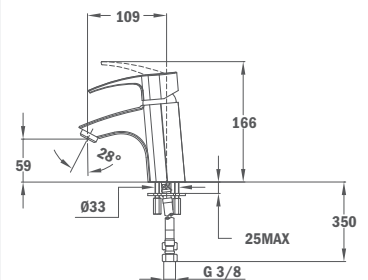

Washbasin mixer

- With metal pop-up waste
- Anti-scale aerator
- 35 mm ceramic cartridge
- 3/8" flexible inlet pipes

With metal pop-up waste 3/8"

With metal pop-up waste 1/2"

24.346.02.00

24.342.02.00

24.342.02.10