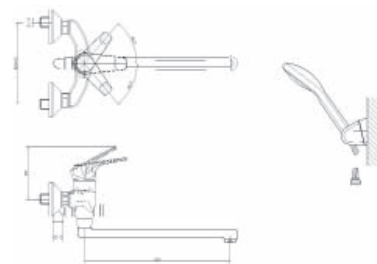

Без душевого набора

Washbasin/bath mixer

- With shower set
- With swivel spout 330mm
- Anti-scale aerator
- Integrated automatic diverter
- 40 mm ceramic cartridge

Without shower set

Артикул / REF.

46.122.02.50