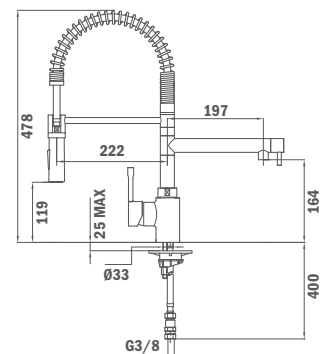

ARK 999

- Professional sink mixer with swivel and flexible spout
- Pull out shower 1 function: shower with STOP function
- High resistant flexible spring
- Stainless steel flexible hose reinforced with plastic for better protection and easy cleaning
- 40 mm ceramic cartridge
- 3/8" flexible inlet pipes

23.999.12.00