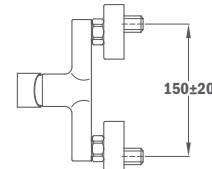

Без душевого набора

Without shower set

55.231.02.00