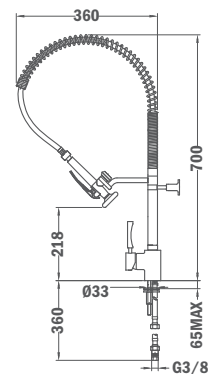

MY 174 N

- Профессиональный смеситель
- Двойная система фиксирования во избежания любого эффекта рычага на мойке. Фиксация к стене и к смесителю.
- Душевая лейка с тормозящей функцией. 1 функция: душ
- Тугая спираль
- Гибкий шланг из нержавеющей стали, обтянутый пластиковым покрытием, для защиты и чистоты.

MY 174 N

- Professional sink mixer
- Double fixing system to avoid any lever effect on the sink. On-wall and sink fixation
- Handshower with stop function. 1 Function: Shower
- High resistant flexible spring
- Stainless steel flexible hose reinforced with plastic for better protection and easy cleaning

18.174.02.0N