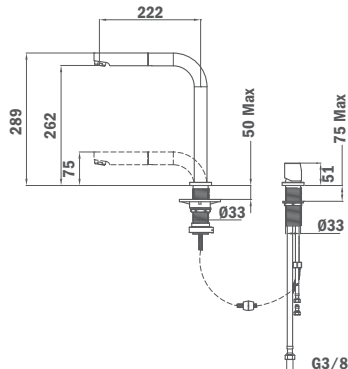

Квадро MZ 938

- Поворотный излив
- Противонакипной аэратор, встроенный в излив
- Металлический выдвижной душ, 1 функция,
- Экстра упругий гибкий шланг
- Картридж 40 мм
- Гибкая подводка, 3/8"

MZ 938

- Swivel spout
- Anti-scale aerator integrated in the spout
- Pull-out shower 1 function: normal spray
- Extra resistant flexible hose
- 40 mm ceramic cartridge
- 3/8" flexible inlet pipes

Артикул / REF.

38.938.02

Вита VTK 938

- Поворотный излив
- Противонакипной аэратор
- Металлический выдвижной душ, 1 функция,
- Экстра гибкий выдвигающийся шланг
- Картридж 35 мм
- Гибкая подводка 3/8"

VTK 938

- Swivel spout
- Anti-scale aerator
- Metallic pull-out shower 1 function: normal spray
- Extra resistant flexible hose
- 35 mm ceramic cartridge
- 3/8" flexible inlet pipes

24.938.02.00

NEW

АУРА AUK 983

- Специальный смеситель, размещаемый под окно
- Встроенный и выдвижной
- Две высоты действия: 289 мм и 75 мм
- Поворотный излив
- Предлагаем монтировать с двумя отверстиями (35 мм)
- Противонакипной аэратор
- Выдвигаемая душевая лейка, 1 функция
- Экстра гибкий душевой шланг
- Картридж 25 мм

AUK 983

- Under window single lever mixer
- Retractable and pull out functions
- 2 positions: Extended (289 mm) and hidden (75 mm)
- Swivel spout
- Requires 2 holes of Ø 35 mm
- Anti-scale aerator
- Pull out shower 1 function
- Extra resistant flexible hose
- 25 mm ceramic cartridge

50.983.02.00