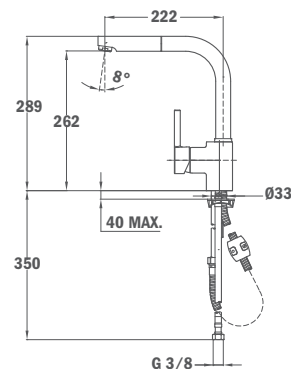

NEW

АРЕС ARK 938FB (синий)

- Поворотный излив
- Противонакипной аэратор
- Металлический выдвижной душ, 1 функция
- Экстра гибкий душевой шланг
- Картридж 40 мм
- Гибкая подводка 3/8"

ARK 938 FB (blue)

- Swivel spout
- Anti-scale aerator
- Pull-out shower 1 function: normal spray
- Extra resistant flexible hose
- 40 mm ceramic cartridge
- 3/8" flexible inlet pipes

23.938.12.0FB