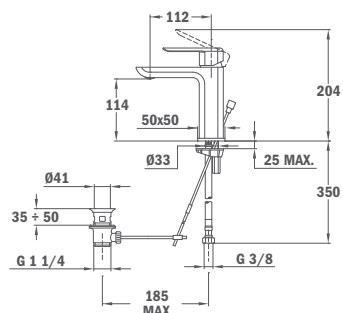

ACS

Смеситель для умывальника, белый

- Без донного клапана
- Противонакипной аэратор
- Постоянный оптимизированный расход воды, благодаря системе ЭКО
- Сверхвысокая устойчивость крашенной поверхности
- Картридж 35 мм
- Гибкая подводка 3/8"

Washbasin mixer white

- Without pop-up waste
- Anti-scale aerator
- Constant optimized water consumption with a real water saving system
- High resistance paint coating (White & Chrome)
- 35 mm ceramic cartridge
- 3/8" flexible inlet pipes

62.346.12.0BC