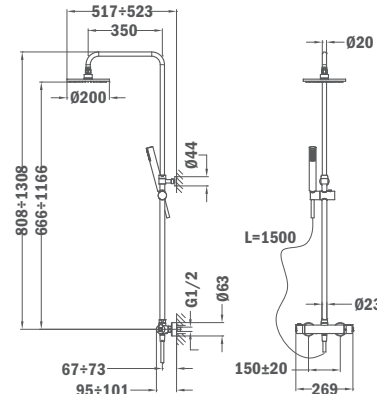

MT Plus shower system with thermostatic mixer

- Thermostatic mixer with safety temperature stop at 38°C
- Water saving eco flow stop
- COLD TOUCH system
- Automatic diverter integrated in the body of thermostatic mixer
- Disk II headshower with anti-scale system, Ø 200 mm
- Stick hand shower with anti-scale system (1 function)
- Adjustable hand shower holder
- Adjustable telescopic rail for easier installation:
  - › Min. height: 800 mm
  - › Max. height: 1300 mm
- High quality metal flexible shower hose 1,5 m

46.238.02.00