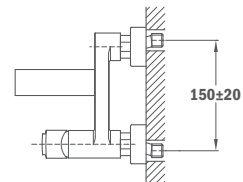

Без душевого набора

Without shower set

65.101.12.00

Смеситель для ванны

- С душевым набором Стило Спорт
- С противозумовым и обратным клапаном в эксцентрик
- Противонакипной аэратор

Bath/shower mixer

- With STYLO SPORT shower set
- Equipped with noise reducers
- Anti-scale aerator

65.122.02.00