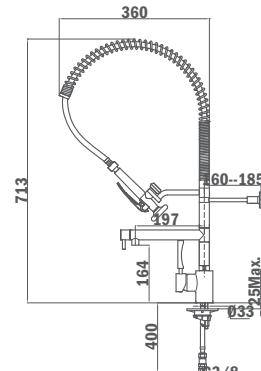

MY 202

- Professional sink mixer
- Double fixing system to avoid any lever effect on the sink. On-wall and sink fixation
- Handshower with stop function. 1 Function: Shower
- High resistant flexible spring
- Stainless steel flexible hose reinforced with plastic for better protection and easy cleaning
- Independent spout
- Anti-scale aerator
- 1/4 turn headpart

18.202.02.00