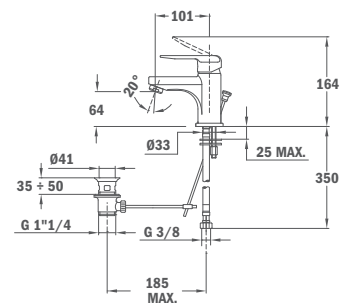

Без донного клапана, 3/8"

Washbasin mixer

- With metal pop-up waste
- Anti-scale aerator
- 35 mm ceramic cartridge
- 3/8" flexible inlet pipe

Without pop-up waste

Артикул / REF.

53.342.12

53.346.12

Смеситель для биде