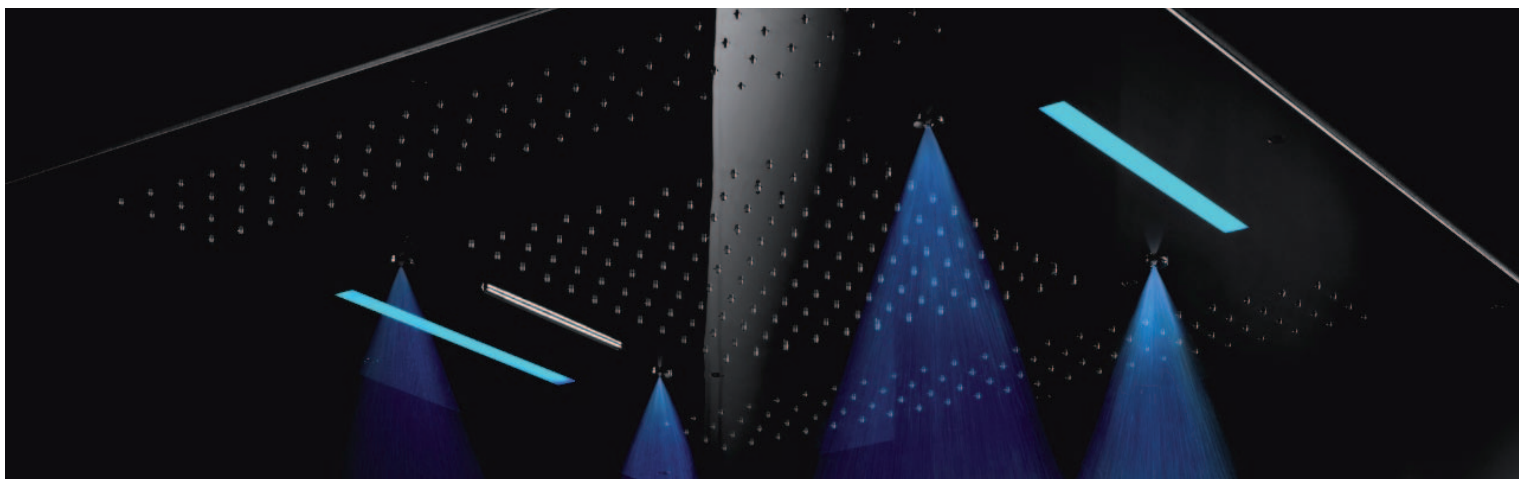

TeKa Spa - душевая коллекция для оснащения персональной спа-зоны

TeKa Spa Shower accessories

NEW REF. 79.006.74.00

Потолочный душ СПА

- Нержавеющая сталь AISI 304
- 2 вида струи
  - › Водопад
  - › Дождь
- Размер: 700x380 мм
- С антинакипными элементами

SPA Built-in rectangular shower head

- Stainless steel AISI 304
- 2 functions
  - › Cascade
  - › Rain
- Size: 700 x 380 mm
- Anti-scale

NEW REF. 79.006.75.00

Потолочный душ СПА с функцией хромотерапии

- Многофункциональная душевая головка
- Нержавеющая сталь AISI 304
- 4 вида струи
- Светодиодная подсветка
- Размер: 950x950 мм
- Водонепроницаемый пульт управления подсветкой
- С антинакипными элементами

SPA Built-in Chromotherapy

- Multifunction shower head
- Stainless steel AISI 304
- 4 shower functions
- Led illumination
- Size: 950 x 950 mm
- Waterproof remote control to operate lights
- Anti-scale

NEW 79.006.72.00

Настенная душевая головка СПА

- 2 вида струи
  - › Каскад
  - › Дождь
- Размер: 591x235 мм
- Встраиваемую часть
- С антинакипными элементами
- С функцией экономии воды
- Латунь и ABS
- Для вскрытого монтажа

SPA Wall mounted shower head

- 2 functions:
  - › Water curtain
  - › Rain
- Size: 591 x 235 mm
- In wall connection box
- Anti-scale
- Water saving function
- Brass & ABS
- For concealed installations

NEW 79.006.73.00

Настенная душевая головка СПА

- 2 вида струи
  - › Каскад
  - › Дождь
- Размер: 520x270 мм
- Встраиваемую часть
- С антинакипными элементами
- С функцией экономии воды
- Латунь и ABS
- Для вскрытого монтажа

SPA Wall mounted shower head

- 2 functions:
  - › Water curtain
  - › Rain
- Size: 520 mm x 270 mm
- In wall connection box
- Anti-scale
- Water saving function
- Brass & ABS
- For concealed installations

NEW

Однорычажный встроенный смеситель на 2 положения 2/3

- 1/2" вход, 1/2" выход
- Внешняя и внутренняя часть

78.013.02.00