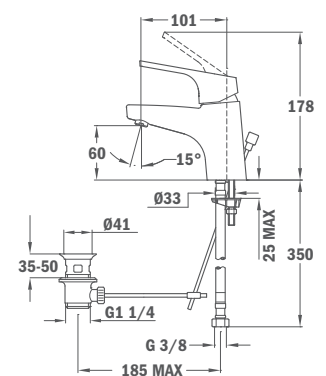

Артикул / REF.

46.342.02.00

46.346.02.00

ACS NF