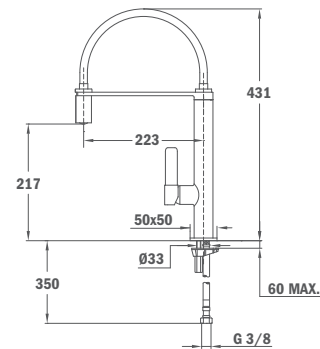

FO 937 White tube

62.937.02.0FN

62.937.02.0FW