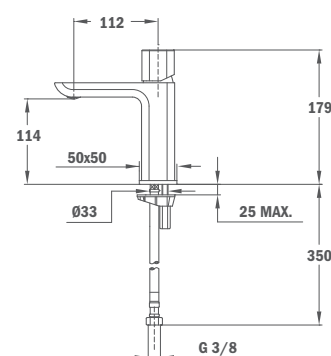

ФОРМЕНТЕРА

NEW

Formentera

ACS

Смеситель для умывальника, каскадный, белый

- Без донного клапана
- С открытым каскадным изливом
- Противонакипной рассекатель воды
- Инновативные системы для экономии воды и против разбрызгивания воды, встроенные в картридж
- Постоянный оптимизированный расход воды
- Картридж 35 мм
- Гибкая подводка 3/8"

Cascade washbasin mixer WHITE

- Without pop-up waste
- Open cascade spout
- Anti-scale flow straightener
- Innovative anti-splash & water saving system device located in the cartridge
- Constant optimized water consumption with a real water saving system
- High resistance paint coating (White & Chrome)
- 35 mm ceramic cartridge
- 3/8" flexible inlet pipes

Артикул / REF.

62.331.02.0BC

ACS

Смеситель для умывальника, каскадный, высокий

- Без донного клапана
- С открытым каскадным изливом
- Противонакипной рассекатель воды
- Инновативные системы для экономии воды и против разбрызгивания воды, встроенные в картридж
- Постоянный оптимизированный расход воды
- Картридж 35 мм
- Гибкая подводка 3/8"

Tall cascade washbasin mixer

- Without pop-up waste
- Open cascade spout
- Anti-scale flow straightener
- Innovative anti-splash & water saving system device located in the cartridge
- Constant optimized water consumption with a real water saving system
- Saving system
- 35 mm ceramic cartridge
- 3/8" flexible inlet pipes

62.311.02.00

ACS

Смеситель для умывальника, каскадный

- Без донного клапана
- С каскадным изливом
- Противонакипной аэратор
- Инновативные системы для экономии воды и против разбрызгивания воды, встроенные в картридж
- Постоянный оптимизированный расход воды
- Картридж 35 мм
- Гибкая подводка 3/8"

Cascade washbasin mixer