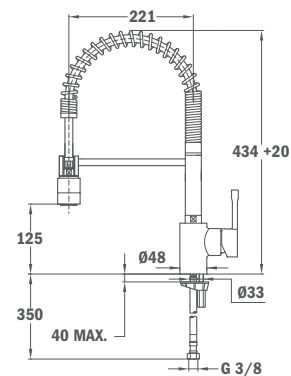

ARK 937

- Swivel and flexible spout
- Anti-scale aerator
- High resistant flexible spring
- Stainless steel flexible hose
- Pull-down shower 2 functions: normal & shower
- Fits all kitchens

Артикул / REF.

23.937.12.00