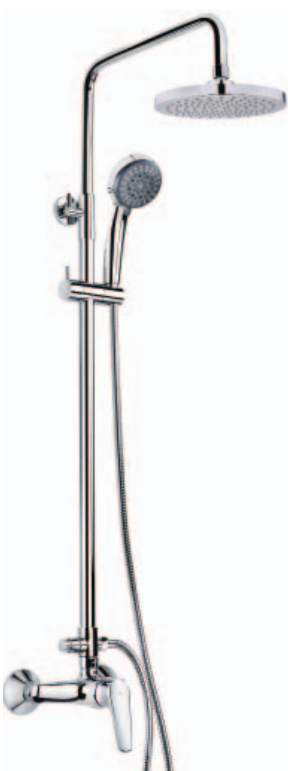

MT Plus shower system with thermostatic mixer

- Thermostatic mixer with safety temperature stop at 38°C
- Water saving eco flow stop
- COLD TOUCH system
- Automatic diverter integrated in the body of thermostatic mixer
- Disk II headshower with anti-scale system, Ø 200 mm
- Stick hand shower with anti-scale system (1 function)
- Adjustable hand shower holder
- Adjustable telescopic rail for easier installation:
  - › Min. height: 800 mm
  - › Max. height: 1300 mm
- High quality metal flexible shower hose 1,5 m

46.238.02.00