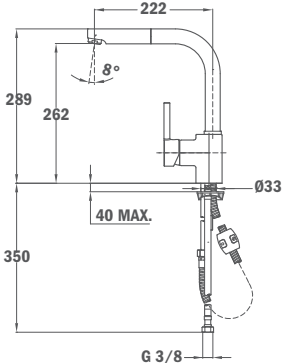

ARK 938

- Swivel spout
- Anti-scale aerator
- Metallic pull-out shower 1 function:
- normal spray
- Extra resistant flexible hose
- 40 mm ceramic cartridge
- 3/8" flexible inlet pipes

23.938.12.00