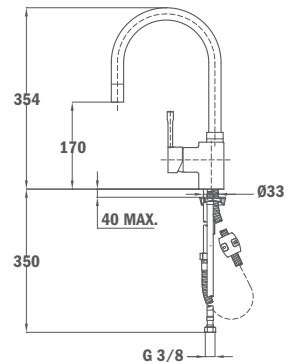

ARK 998

- Swivel spout
- Anti-scale aerator
- Metallic pull-out shower 1 function:
- normal spray
- Extra resistant flexible hose
- 40 mm ceramic cartridge
- 3/8" flexible inlet pipes

Артикул / REF.

23.998.12.00