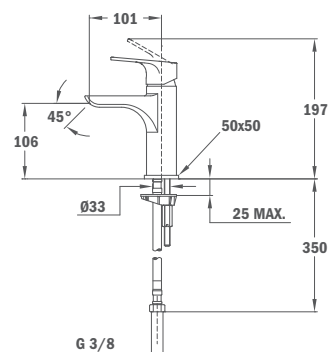

ПАЛМА
PALMA

Смеситель каскад для умывальника

- Без донного клапана
- Излив каскад
- Противонакипный рассекатель воды
- Система противоразбрызгивания воды (5 л/мин), встроенная в картридж
- ЭКО система
- Картридж 35 мм
- Гибкая подводка 3/8"

Сдонным клапаном 3/8"
Сдонным клапаном 1/2"

Cascade washbasin mixer

- Without pop-up waste
- Cascade spout
- Anti-scale flow straightener
- Innovative anti-splash & water saving system device located in the cartridge (5l/min)
- ECO system
- 35 mm ceramic cartridge
- 3/8" flexible inlet pipes

Артикул / REF.

65.386.12.00

65.382.12.00

65.382.12.10

With metal pop-up waste 3/8"
With metal pop-up waste 1/2"

Смеситель каскад для умывальника

- Без донного клапана
- Излив каскад
- Система противоразбрызгивания воды (4 л/мин), встроенная в картридж
- ЭКО система
- Картридж 35 мм
- Гибкая подводка 3/8"

Сдонным клапаном 3/8"
Сдонным клапаном 1/2"

Cascade washbasin mixer

- Without pop-up waste
- Cascade spout
- Innovative anti-splash & water saving system device located in the cartridge (4l/min)
- ECO system
- 35 mm ceramic cartridge
- 3/8" flexible inlet pipes

65.331.12.00

65.332.12.00

65.332.12.10

With metal pop-up waste 3/8"
With metal pop-up waste 1/2"