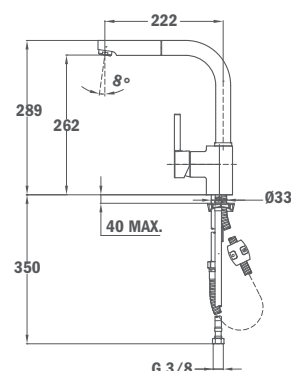

- Swivel spout
- Anti-scale aerator
- Pull-out shower 1 function: normal spray
- Extra resistant flexible hose
- 40 mm ceramic cartridge
- 3/8" flexible inlet pipes

23.938.12.0FM

Опции цветов:

топаз-бежевый