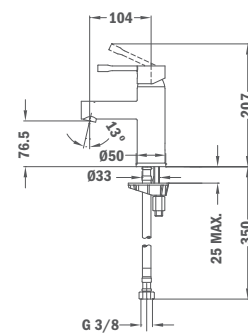

Without pop-up waste 1/2"

With metal pop-up waste 1/2"

АРТИКУЛ / REF.

22.346.02.00

22.342.02.00

22.346.E2.00

22.342.02.10

Смеситель для умывальника, настенный

- Без донного клапана
- Длина излива: 178 мм
- Противонакипной аэратор
- Картридж 35 мм

Wall-mounted washbasin mixer

- Without pop-up waste
- Spout maximum 178 mm
- Anti-scale aerator
- 35 mm ceramic cartridge

22.461.02.00