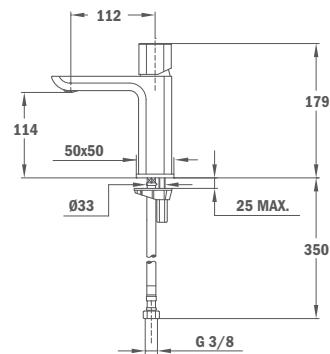

ACS

Смеситель для умывальника

- Без донного клапана
- Противонакипной аэратор
- Постоянный оптимизированный расход воды, благодаря системе ЭКО
- Картридж 35 мм
- Гибкая подводка 3/8"

Washbasin mixer

- Without pop-up waste
- Anti-scale aerator
- Constant optimized water consumption with a real water saving system
- 35 mm ceramic cartridge
- 3/8" flexible inlet pipes

62.346.12.00