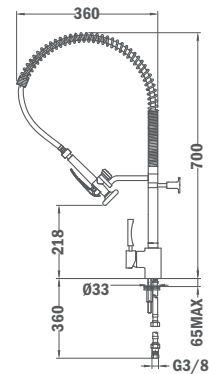

MY 174 W

- Профессиональный смеситель
- Двойная система фиксирования во избежания любого эффекта рычага на мойке. Фиксация к стене и к смесителю.
- Душевая лейка с тормозящей функцией. 1 функция: душ
- Тугая спираль
- Гибкий шланг из нержавеющей стали, обтянутый пластиковым покрытием, для защиты и чистоты.

MY 174 W

- Professional sink mixer
- Double fixing system to avoid any lever effect on the sink. On-wall and sink fixation
- Handshower with stop function. 1 Function: Shower
- High resistant flexible spring
- Stainless steel flexible hose reinforced with plastic for better protection and easy cleaning

18.174.02.0W