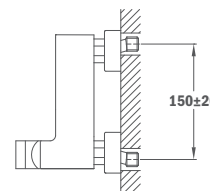

Without shower set

Other available colors:

- Black
- White

38.231.02

38.231.02.0N

38.231.02.0W