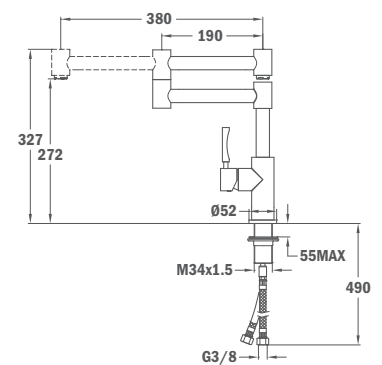

Кухонные смесители с ВЫСОКИМ ИЗЛИВОМ

High spout sink mixers

INOX

ИНОКС 918

- Изготовлен из высококачественной, нержавеющей стали AISI 304
- Поворотный и гибкий излив
- Противонакипной аэратор
- Передвижной излив
- Благодаря специальному дизайну, наполнить кастрюлю можно не снимая с плиты.

INX 918

- Manufactured in high quality stainless steel AISI 304
- Swivel spout
- Anti-scale aerator
- Articulated spout
- Specially designed to fill the cooking pot without having to move it from the worktop or hob

Артикул / REF.

74.918.02.00

INOX

ИНОКС 983

- Изготовлен из высококачественной, нержавеющей стали AISI 304
- Поворотный и гибкий излив
- Противонакипной аэратор
- Передвижной излив
- Благодаря специальному дизайну, наполнить кастрюлю можно не снимая с плиты.

INX 983

- Manufactured in high quality stainless steel AISI 304
- Swivel spout
- Anti-scale aerator
- Articulated spout
- Specially designed to fill the cooking pot without having to move it from the worktop or hob

74.983.02.00

Айкон 915

- Плоский поворотный излив
- Скрытый противонакипной аэратор
- Картридж 25 мм
- Гибкая подводка 3/8"

IC 915

- Swivel spout
- Anti-scale aerator integrated in the spout
- 25 mm ceramic cartridge
- 3/8" flexible inlet pipes

33.915.02.00