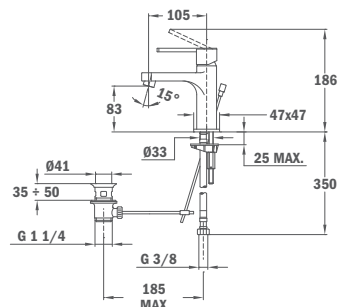

Washbasin mixer green

- With metal pop-up waste
- Anti-scale aerator
- Anti-finger print
- High resistance photoluminescent paint
- 25 mm ceramic cartridge
- 3/8" flexible inlet pipes

Артикул / REF.
50.342.02.08