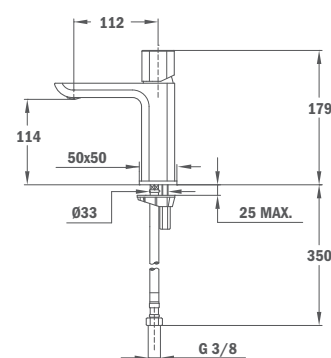

- Without pop-up waste
- Anti-scale aerator
- Constant optimized water consumption with a real water saving system
- 35 mm ceramic cartridge
- 3/8" flexible inlet pipes

62.346.02.00

ACS

Смеситель для умывальника, черный