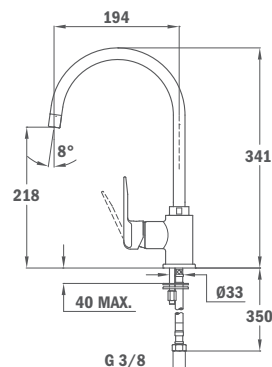

IN 995 FN (Black)

- Minimalistic design
- Swivel spout
- Anti-scale aerator
- 3/8" flexible inlet pipes
- 35 mm ceramic cartridge

53.995.12.0FN