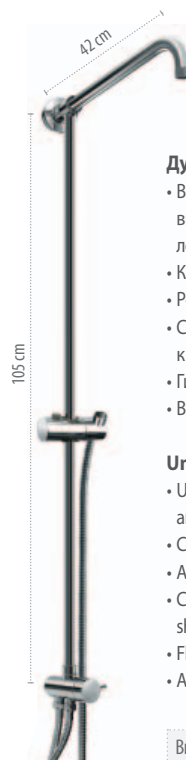

Universe Shower System (complete)

- Universal installation system on any non concealed bath/shower and shower mixer
- Ceramic diverter
- Disk II shower head Ø 200 mm
- Stick hand shower (1 function)
- Adjustable hand shower holder
- Reinforced metal flexible hose 1,50 m
- Connecting metal flexible hose (80 cm) between mixer and shower system
- Attention: mixer not included